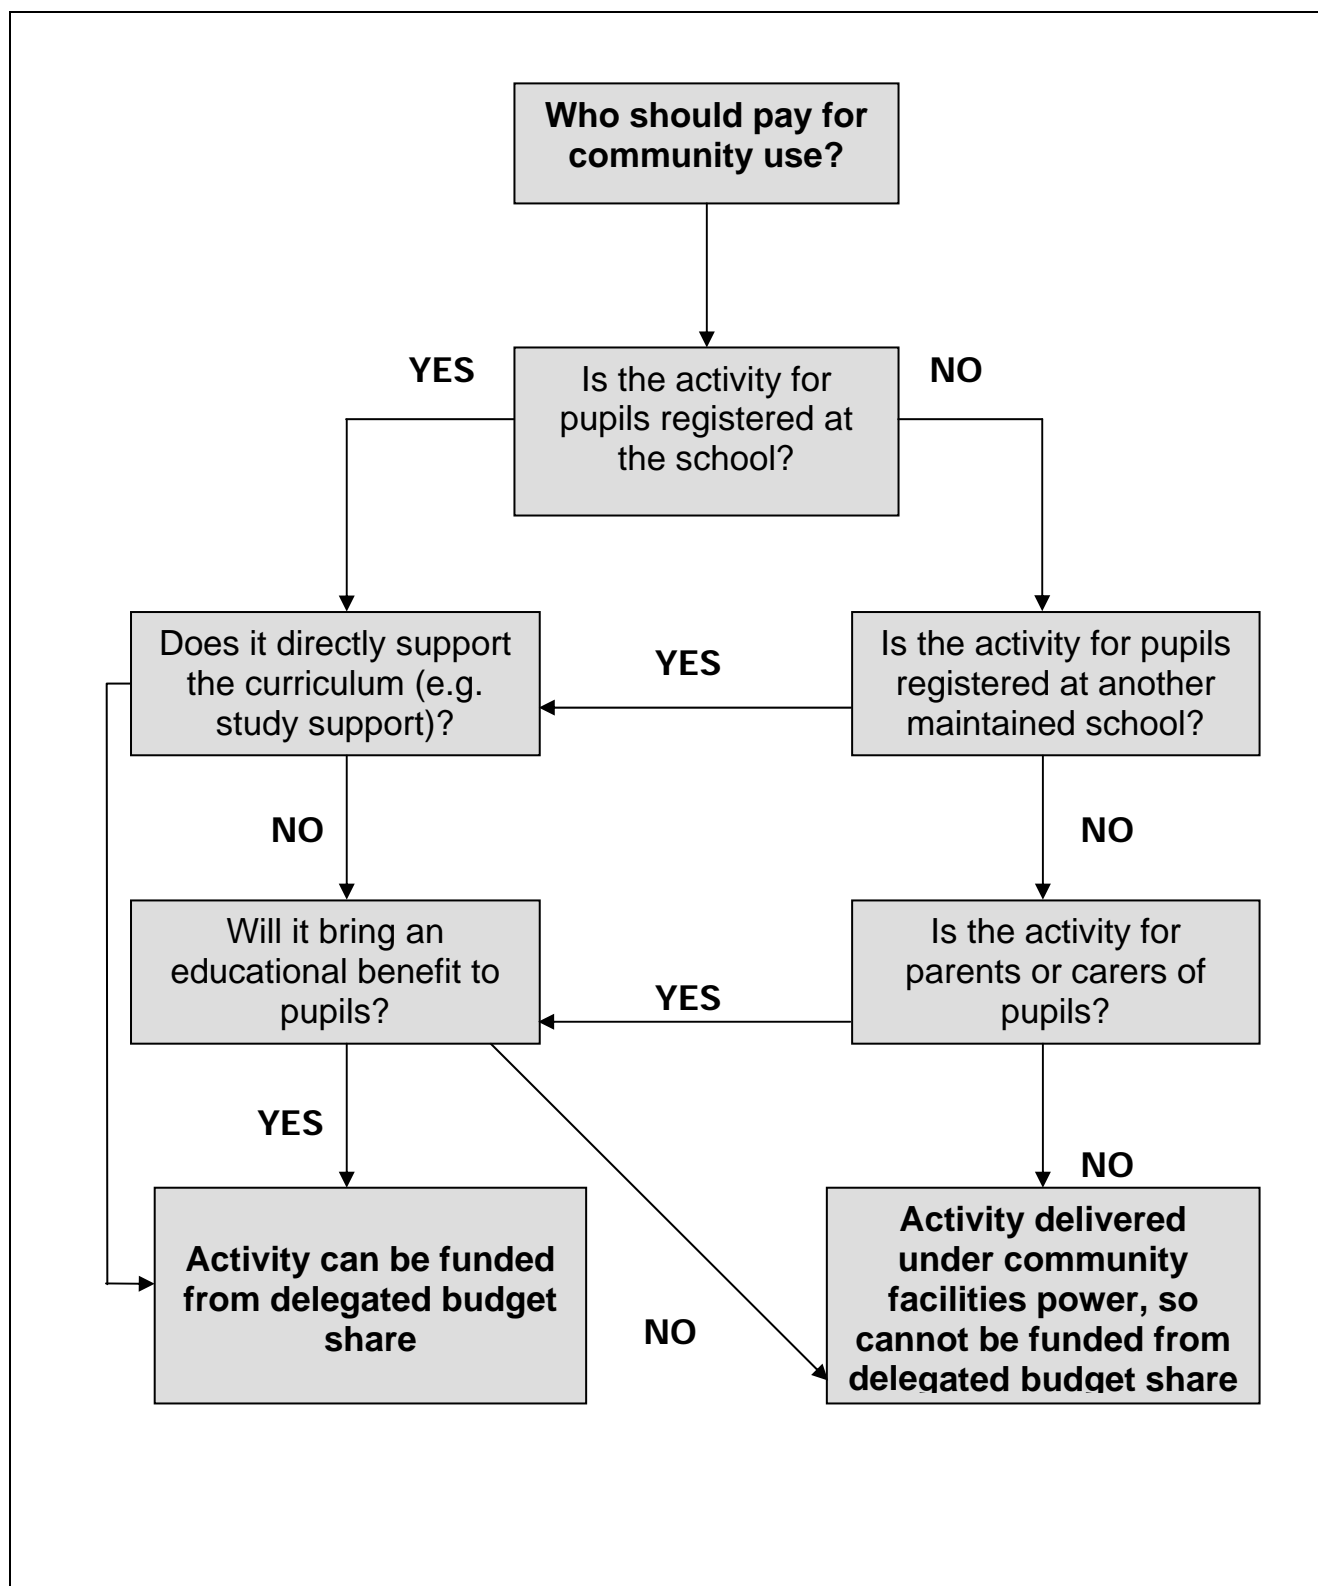

School lettings flowchart

Where the use is by the county council, schools are expected to cover no more than the costs involved, which during the normal school day (up to 6.00 pm) should not include energy or caretaking costs.