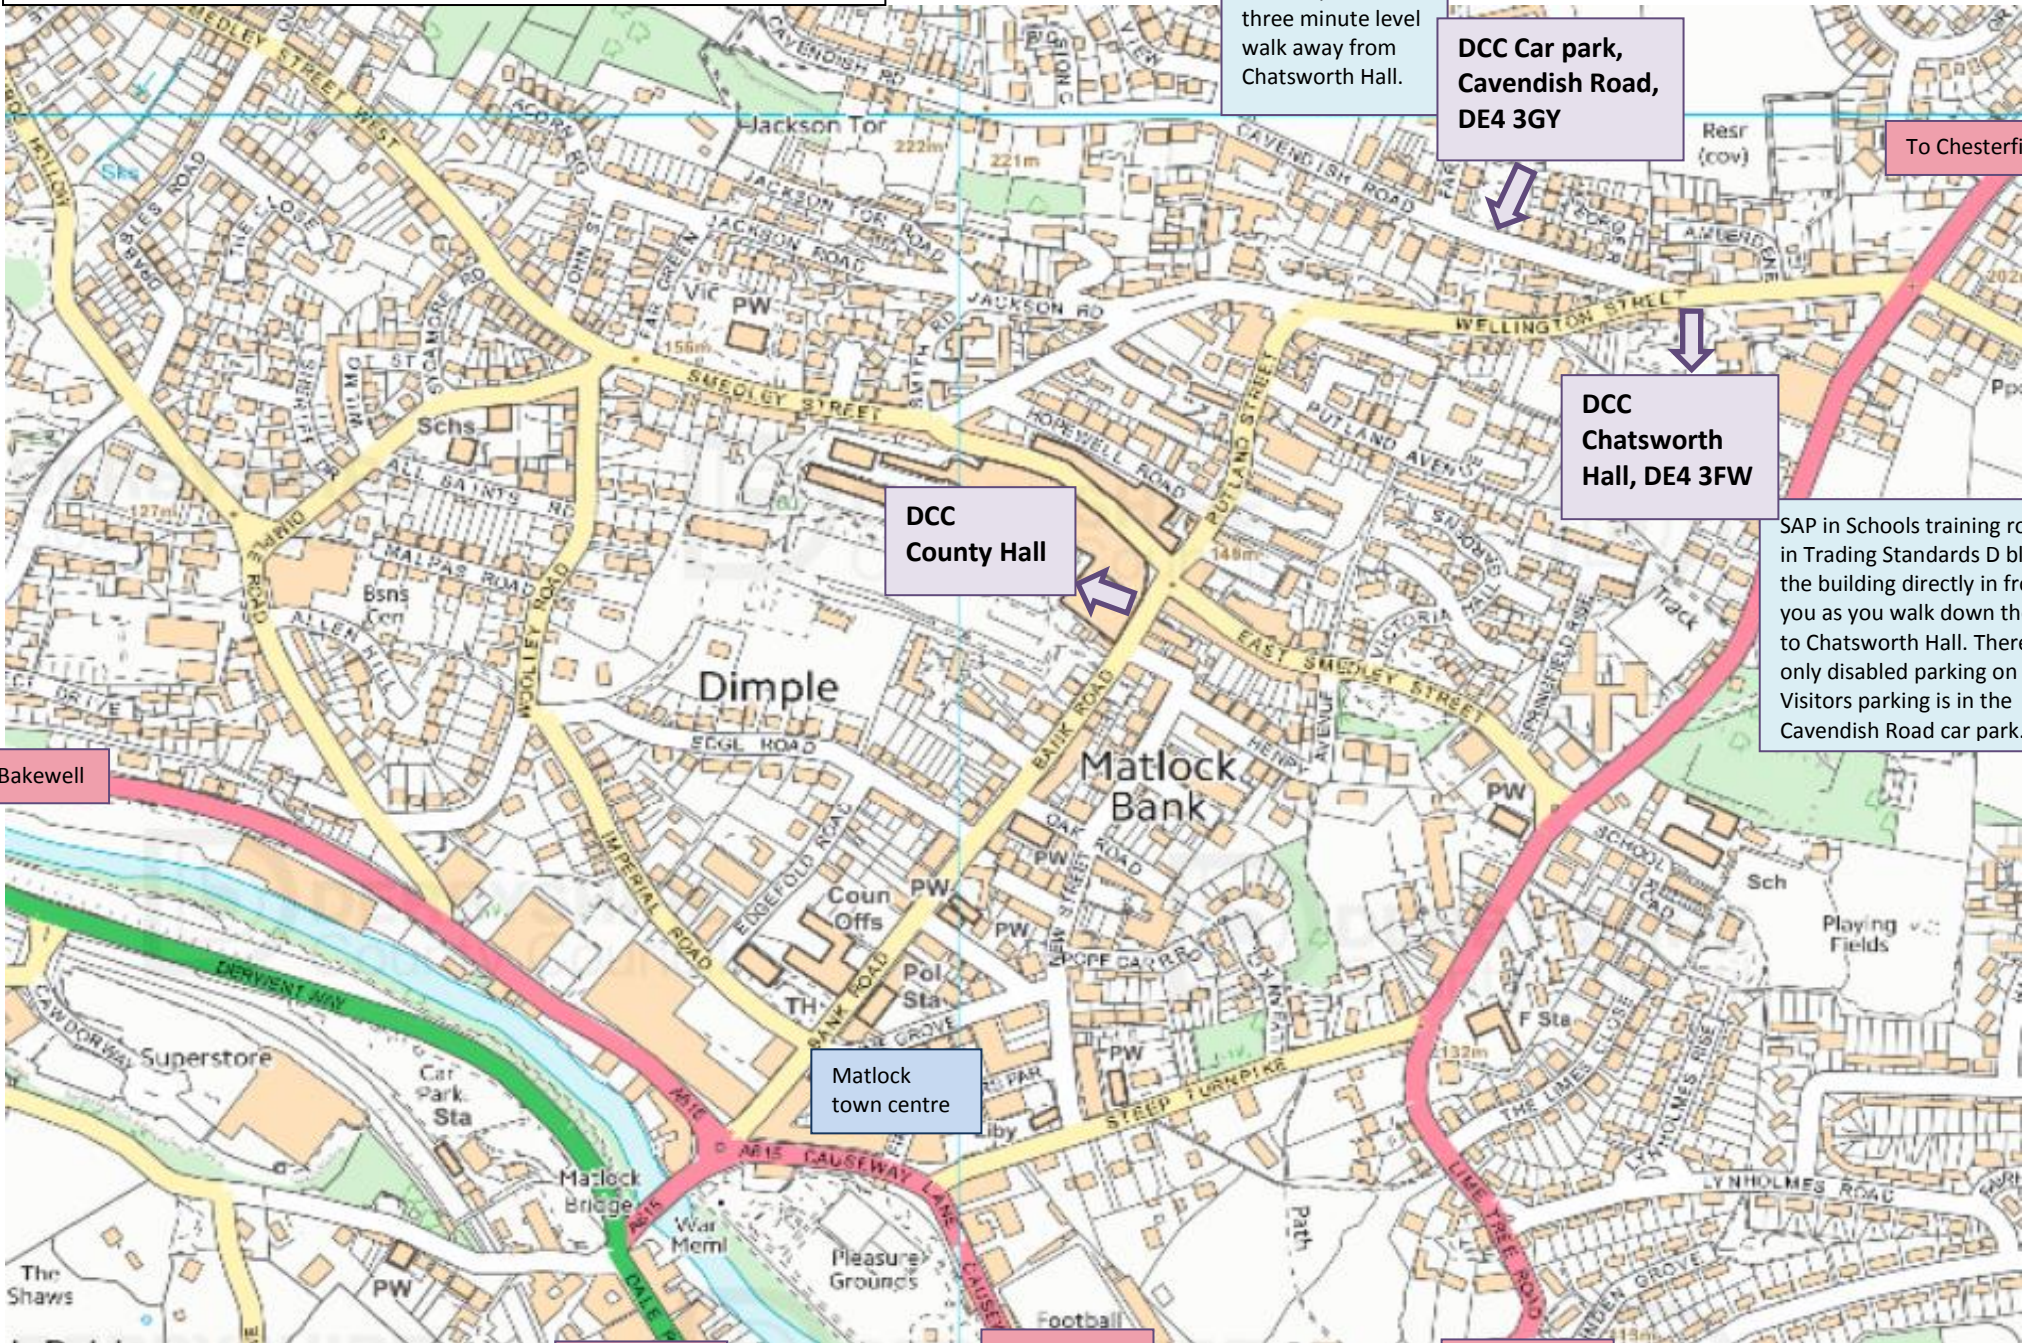

SAP in Schools map of Matlock and our Chatsworth Hall training room - Jan 2017

The car park is a three minute level walk away from Chatsworth Hall.

**DCC Car park,
Cavendish Road,
DE4 3GY**

To Chesterfield

**DCC
Chatsworth
Hall, DE4 3FW**

**DCC
County Hall**

SAP in Schools training room is in Trading Standards D block, the building directly in front of you as you walk down the drive to Chatsworth Hall. There is only disabled parking on site. Visitors parking is in the Cavendish Road car park.

To Bakewell

Matlock town centre

To Cromford

To Alfreton

To Matlock